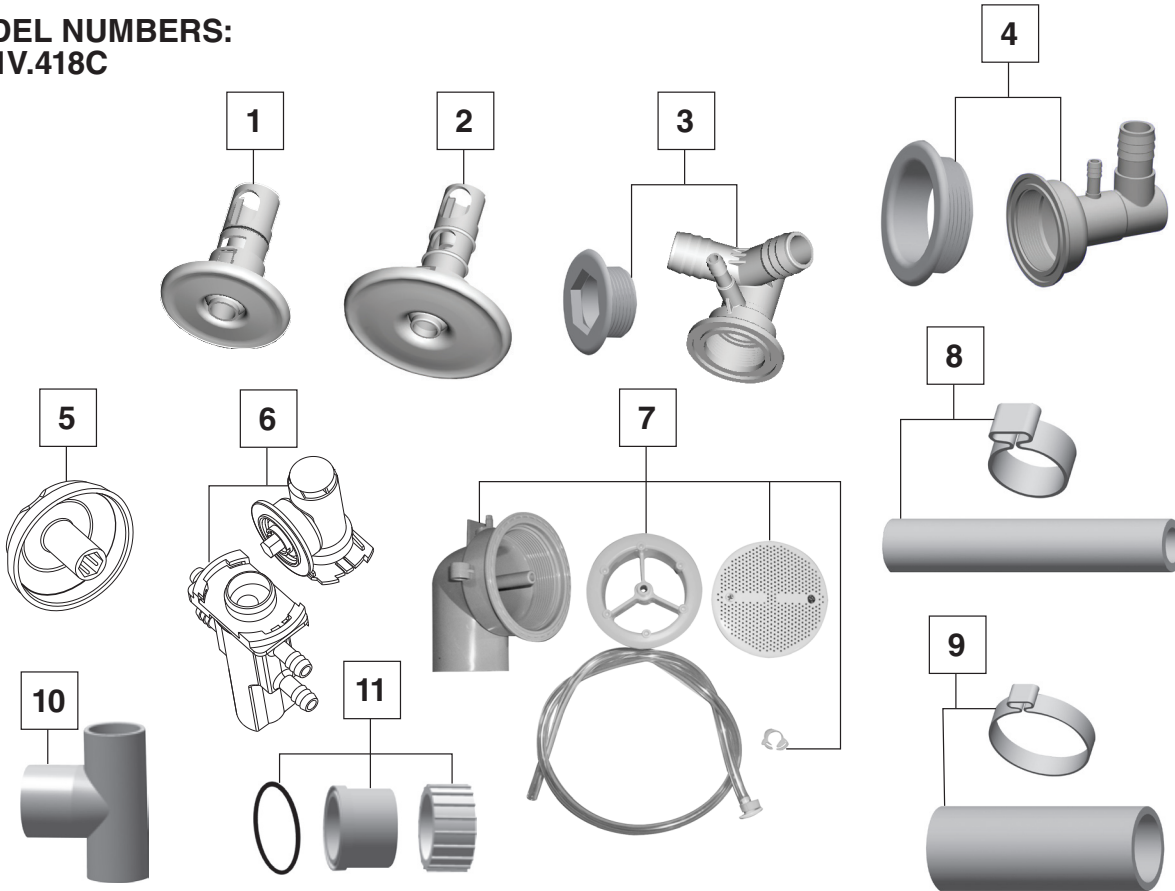

**EVOLUTION® 5' x 36" DEEP SOAK®
EVERCLEAN® COMBO MASSAGE SYSTEM**

**MODEL NUMBERS:
2771V.418C**

NO.	DESCRIPTION	PART #	AVAILABLE COLOR	QTY
1	Clean Eyeball Jet Assembly — Small	754607-201.XXX0A	011, 020, 021, 222	1
2	Clean Eyeball Jet Assembly — Large	754609-201.XXX0A	011, 020, 021, 222	1
3	Kit: Clean Small Jet Body & Threaded Escutcheon, Antimicrobial PVC	755009-151.0070A	N/A	1
4	Kit: Clean Large Jet Body & Threaded Escutcheon, Antimicrobial PVC	755010-151.0070A	N/A	1
5	Submersible Air Volume Control Cap	753665-201.XXX0A	011, 020, 021, 178, 222	1
6	Kit: Submersible Air Control, Manifold & Escutcheon, Antimicrobial PVC	755012-151.0070A	N/A	1
7	Kit: NuWhirl Suction Fitting, Elbow, Body, Tubing Assembly & Clamp Antimicrobial PVC	755017-151.XXX0A	011, 020, 021, 178, 222	1
8	Kit: 3/8" Hose Kit, Antimicrobial PVC with couplings (not shown)	755026-151.0070A	N/A	2 FT
9	Kit: 1" Hose Kit, Antimicrobial PVC with couplings (not shown)	755027-151.0070A	N/A	2 FT
10	Discharge Tee Antimicrobial PVC	047438-0050C	N/A	1
11	Pump Suction/Discharge Coup Antimicrobial PVC	047186-0050C	N/A	1

Available Colors: 011 - Artic White, 020 - White, 021 - Bone, 178 - Black, 222 - Linen